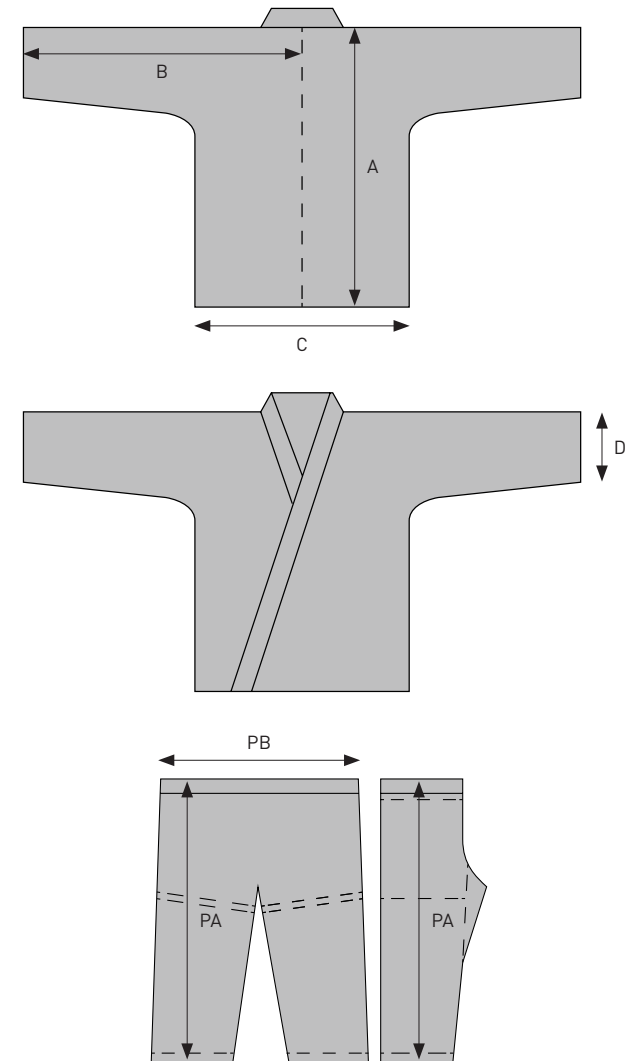

JUDOGIS MEASUREMENTS

PAGE 15

WHITE BEST IJF: 22QA/EB8A3001

	0	1	1Y	1.5	1.5Y	2	2Y	2.5	2.5Y	3	3Y	3.5	3.5Y	4	4Y	4.5	5	5.5	6	6.5	
A	JACKET LENGTH	72.5	75.5	75.5	78.5	78.5	80.5	80.5	82.5	82.5	84.5	84.5	87.5	87.5	90.5	90.5	92.5	94.5	96.5	97.5	98.5
B	SLEEVE LENGTH	72	74	74	76	76	78	78	80	80	82	82	84	84	86	86	88	89.5	91	92	93
C	JACKET WIDTH (BACK)	46	48	46	50	48	52	50	54	52	56	54	58	56	60	58	62	65	68	71	73
D	CUFF	19	19.5	19	19.5	19.5	20	19.5	20.5	20	21	20.5	21.5	21	22	21.5	22.5	22.5	22.5	22.5	22.5
PA	PANTS LENGTH	83	86	-	89	-	92	-	95	-	99	-	101.5	-	104	-	106.5	108.5	110.5	112.5	114.5
PB	WAIST WIDTH	44	46	-	48	-	50	-	52	-	54	-	55.5	-	57	-	58.5	60.5	62.5	64.5	66.5

BLUE BEST IJF: 22QA/EB8A3027

	0	1	1Y	1.5	1.5Y	2	2Y	2.5	2.5Y	3	3Y	3.5	3.5Y	4	4Y	4.5	5	5.5	6	6.5	
A	JACKET LENGTH	72.5	75.5	75.5	78.5	78.5	80.5	80.5	82.5	82.5	84.5	84.5	87.5	87.5	90.5	90.5	92.5	94.5	96.5	97.5	98.5
B	SLEEVE LENGTH	72	74	74	76	76	78	78	80	80	82	82	84	84	86	86	88	89.5	91	92	93
C	JACKET WIDTH (BACK)	46	48	46	50	48	52	50	54	52	56	54	58	56	60	58	62	65	68	71	73
D	CUFF	19	19.5	19	19.5	19.5	20	19.5	20.5	20	21	20.5	21.5	21	22	21.5	22.5	22.5	22.5	22.5	22.5
PA	PANTS LENGTH	82	85	-	88	-	91	-	94	-	98	-	100.5	-	103	-	105.5	107.5	109.5	111.5	113.5
PB	WAIST WIDTH	44	46	-	48	-	50	-	52	-	54	-	55.5	-	57	-	58.5	60.5	62.5	64.5	66.5

PAGE 16

WHITE JAPAN IJF: 22QA/EB8A0101

	0	1	1Y	1.5	1.5Y	2	2Y	2.5	2.5Y	3	3Y	3.5	3.5Y	4	4Y	4.5	5	5.5	6	6.5	
A	JACKET LENGTH	71.5	74.5	74.5	77.5	77.5	79.5	79.5	81.5	81.5	83.5	83.5	86.5	86.5	89.5	89.5	91.5	93.5	95.5	96.5	97.5
B	SLEEVE LENGTH	71.5	73.5	73.5	75.5	75.5	77.5	77.5	79.5	79.5	81.5	81.5	83.5	83.5	85.5	85.5	87.5	89	90.5	91.5	92.5
C	JACKET WIDTH (BACK)	45.5	47.5	45.5	49.5	47.5	51.5	49.5	53.5	51.5	55.5	53.5	57.5	55.5	59.5	57.5	61.5	64.5	67.5	70.5	72.5
D	CUFF	19	19.5	19	19.5	19.5	20	19.5	20.5	20	21	20.5	21.5	21	22	21.5	22.5	22.5	22.5	22.5	22.5
PA	PANTS LENGTH	79	82	-	85	-	88	-	91	-	95	-	97.5	-	100	-	102.5	104.5	106.5	108.5	110.5
PB	WAIST WIDTH	44.5	46.5	-	48.5	-	50.5	-	52.5	-	54.5	-	56	-	57.5	-	59	61	63	65	67

BLUE JAPAN IJF: 22QA/EB8A0127

	0	1	1Y	1.5	1.5Y	2	2Y	2.5	2.5Y	3	3Y	3.5	3.5Y	4	4Y	4.5	5	5.5	6	6.5	
A	JACKET LENGTH	71.5	74.5	74.5	77.5	77.5	79.5	79.5	81.5	81.5	83.5	83.5	86.5	86.5	89.5	89.5	91.5	93.5	95.5	96.5	97.5
B	SLEEVE LENGTH	70.5	72.5	72.5	74.5	74.5	76.5	76.5	78.5	78.5	80.5	80.5	82.5	82.5	84.5	84.5	86.5	88	89.5	90.5	91.5
C	JACKET WIDTH (BACK)	45.5	47.5	45.5	49.5	47.5	51.5	49.5	53.5	51.5	55.5	53.5	57.5	55.5	59.5	57.5	61.5	64.5	67.5	70.5	72.5
D	CUFF	19	19.5	19	19.5	19.5	20	19.5	20.5	20	21	20.5	21.5	21	22	21.5	22.5	22.5	22.5	22.5	22.5
PA	PANTS LENGTH	79	82	-	85	-	88	-	91	-	95	-	97.5	-	100	-	102.5	104.5	106.5	108.5	110.5
PB	WAIST WIDTH	44.5	46.5	-	48.5	-	50.5	-	52.5	-	54.5	-	56	-	57.5	-	59	61	63	65	67