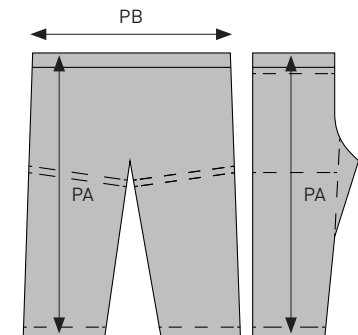

PAGE 14

WHITE YUSHO IJF: 22GGAA5101

| | | 0 | 1 | 1.5 | 2 | 2.5 | 3 | 2.5 | 4 | 4.5 | 5 | 5.5 | 6 | 6.5 | 7 |
|-----------|---------------------|------|------|------|------|-----|------|-------|------|-----|------|-----|------|-----|------|
| A | JACKET LENGTH | 72 | 75 | 78 | 80 | 83 | 85 | 87 | 90 | 93 | 95.5 | 97 | 99 | 99 | 101 |
| B | SLEEVE LENGTH | 71 | 73 | 76 | 79 | 81 | 83 | 85 | 87 | 89 | 91 | 93 | 94 | 95 | 96 |
| C | JACKET WIDTH (BACK) | 45 | 47 | 49 | 51 | 53 | 55 | 57 | 59 | 61 | 63.5 | 66 | 68.5 | 71 | 74 |
| D | CUFF | 19 | 19.5 | 20 | 20.5 | 21 | 21.5 | 21.5 | 22.5 | 23 | 23.5 | 24 | 24.5 | 25 | 25.5 |
| PA | PANTS LENGTH | 84.5 | 87.5 | 90.5 | 93.5 | 97 | 101 | 103.0 | 106 | 108 | 110 | 112 | 113 | 115 | 117 |
| PB | WAIST WIDTH | 46 | 48 | 49 | 50 | 53 | 55 | 56 | 57 | 58 | 60 | 62 | 65 | 67 | 69 |

BLUE YUSHO IJF: 22GGAA5127

| | | 0 | 1 | 1.5 | 2 | 2.5 | 3 | 2.5 | 4 | 4.5 | 5 | 5.5 | 6 | 6.5 | 7 |
|-----------|---------------------|------|------|-----|------|-----|------|------|------|-----|------|-----|------|-----|------|
| A | JACKET LENGTH | 71 | 74 | 77 | 79 | 82 | 84 | 86 | 89 | 92 | 95 | 96 | 98 | 98 | 100 |
| B | SLEEVE LENGTH | 70 | 72 | 75 | 78 | 80 | 82 | 84 | 86 | 88 | 90 | 92 | 93 | 94 | 95 |
| C | JACKET WIDTH (BACK) | 45 | 47 | 49 | 51 | 53 | 55 | 57 | 59 | 61 | 63.5 | 66 | 68.5 | 71 | 74 |
| D | CUFF | 19 | 19.5 | 20 | 20.5 | 21 | 21.5 | 22 | 22.5 | 23 | 23.5 | 24 | 24.5 | 25 | 25.5 |
| PA | PANTS LENGTH | 80.5 | 83 | 86 | 89 | 92 | 96 | 98.0 | 101 | 103 | 104 | 106 | 107 | 109 | 112 |
| PB | WAIST WIDTH | 46 | 48 | 49 | 50 | 53 | 55 | 56 | 57 | 58 | 60 | 62 | 65 | 67 | 69 |