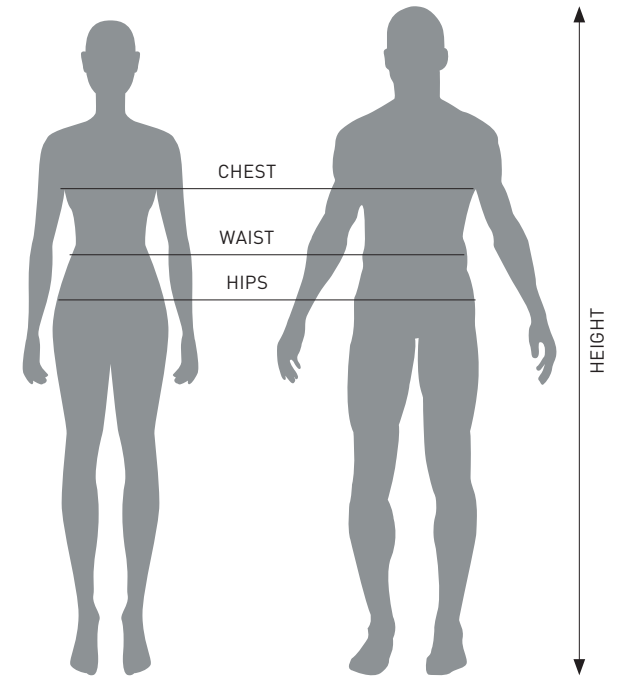

**MARTIAL
ARTS**
COLLECTION 2025

SIZE CHART

APPAREL

| MIZUNO MEN | CHEST | WAIST | HIPS | HEIGHT |
|---------------|---------|---------|---------|---------|
| XXS | 75-82 | 63-68 | 78-83 | 159-163 |
| XS | 83-88 | 69-74 | 84-89 | 164-168 |
| S | 89-94 | 75-80 | 90-94 | 169-173 |
| M | 95-100 | 81-86 | 95-100 | 174-178 |
| L | 101-106 | 87-92 | 101-106 | 179-183 |
| XL | 107-112 | 93-98 | 107-112 | 184-188 |
| XXL | 113-118 | 99-104 | 113-118 | 189-193 |
| XXXL | 119-124 | 105-110 | 119-124 | 194-198 |
| MIZUNO JUNIOR | CHEST | WAIST | HIPS | HEIGHT |
| S | 58-61 | 55-56 | 62-64 | 110-116 |
| M | 62-64 | 57-58 | 65-69 | 116-128 |
| L | 65-71 | 59-64 | 70-77 | 128-140 |
| XL | 72-79 | 65-68 | 78-83 | 140-152 |
| XXL | 80-86 | 69-72 | 84-89 | 152-164 |